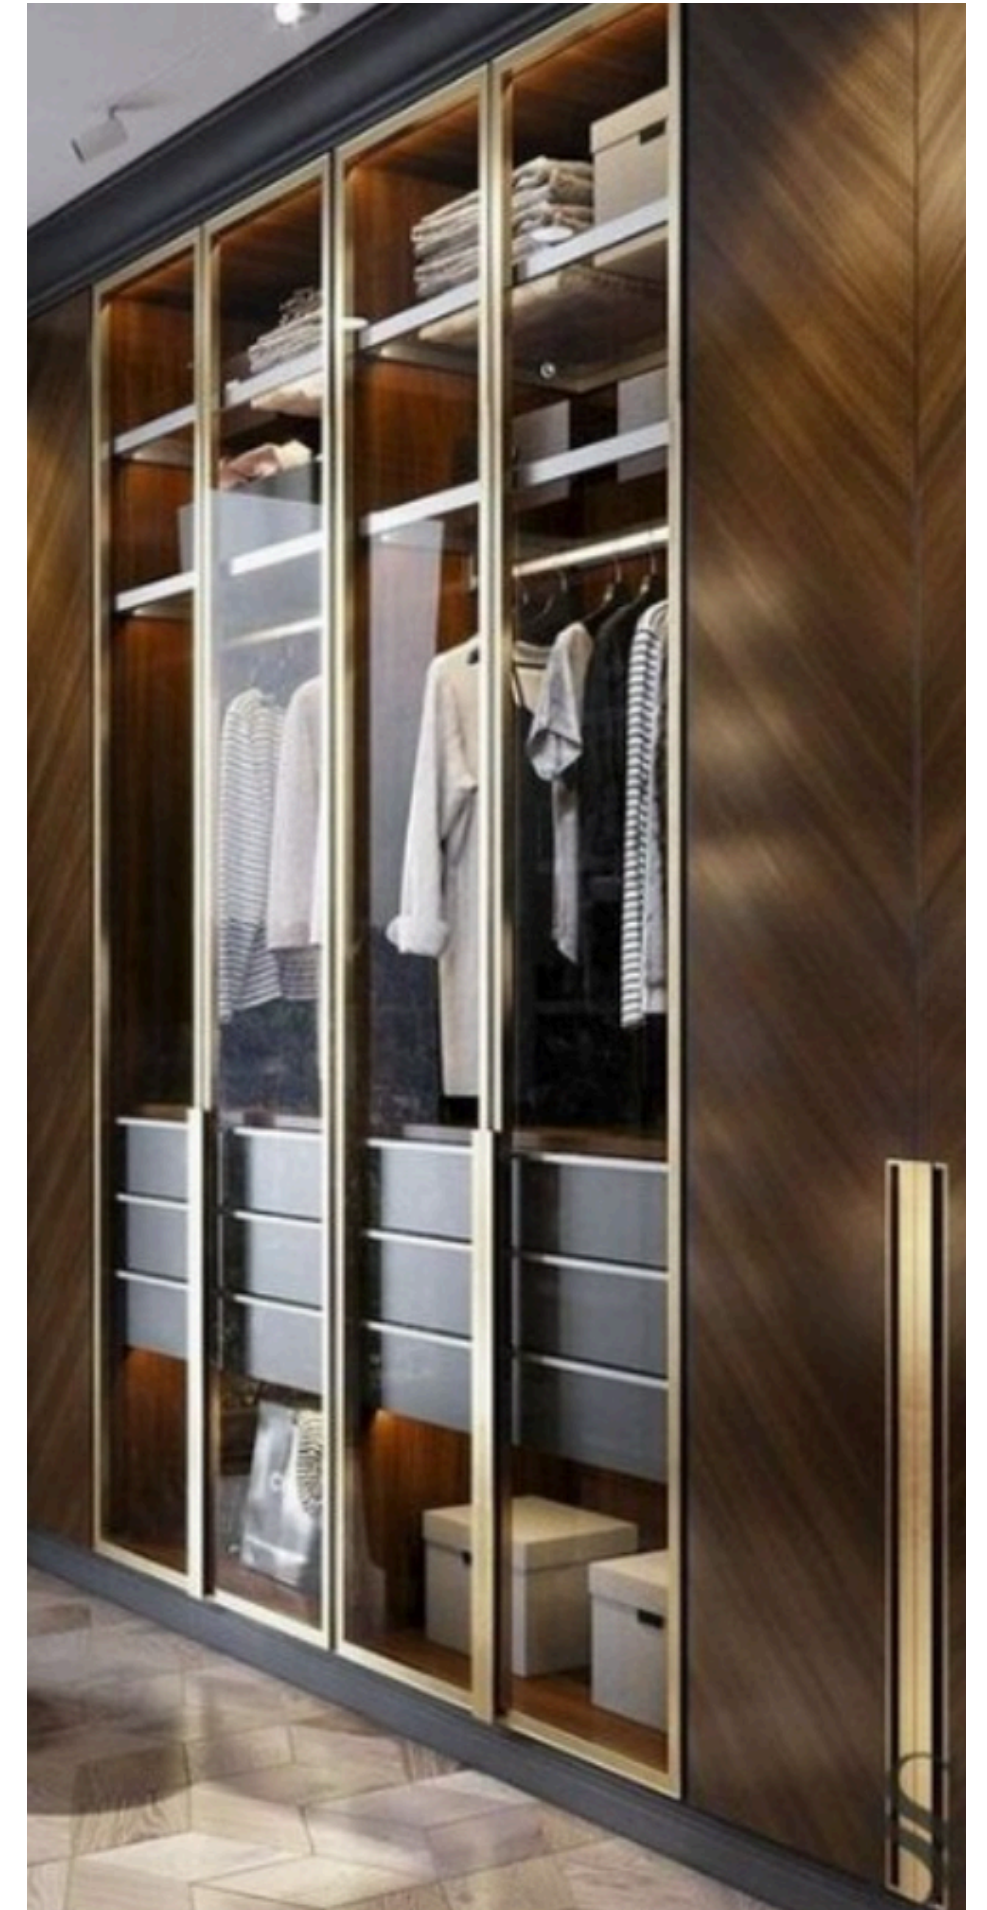

Narzutka - na fotelu

A round dining table with a light-colored wood herringbone pattern, set for four people. Each place setting includes a white plate, a black napkin, silverware, and a wine glass. The table is surrounded by black chairs with yellow accents.

Poddasze /Garderoba

Referencje

Zabudowa skosów

Doświetlenie

Zabudowa garderoby

Lustro

Pufa

Konsola